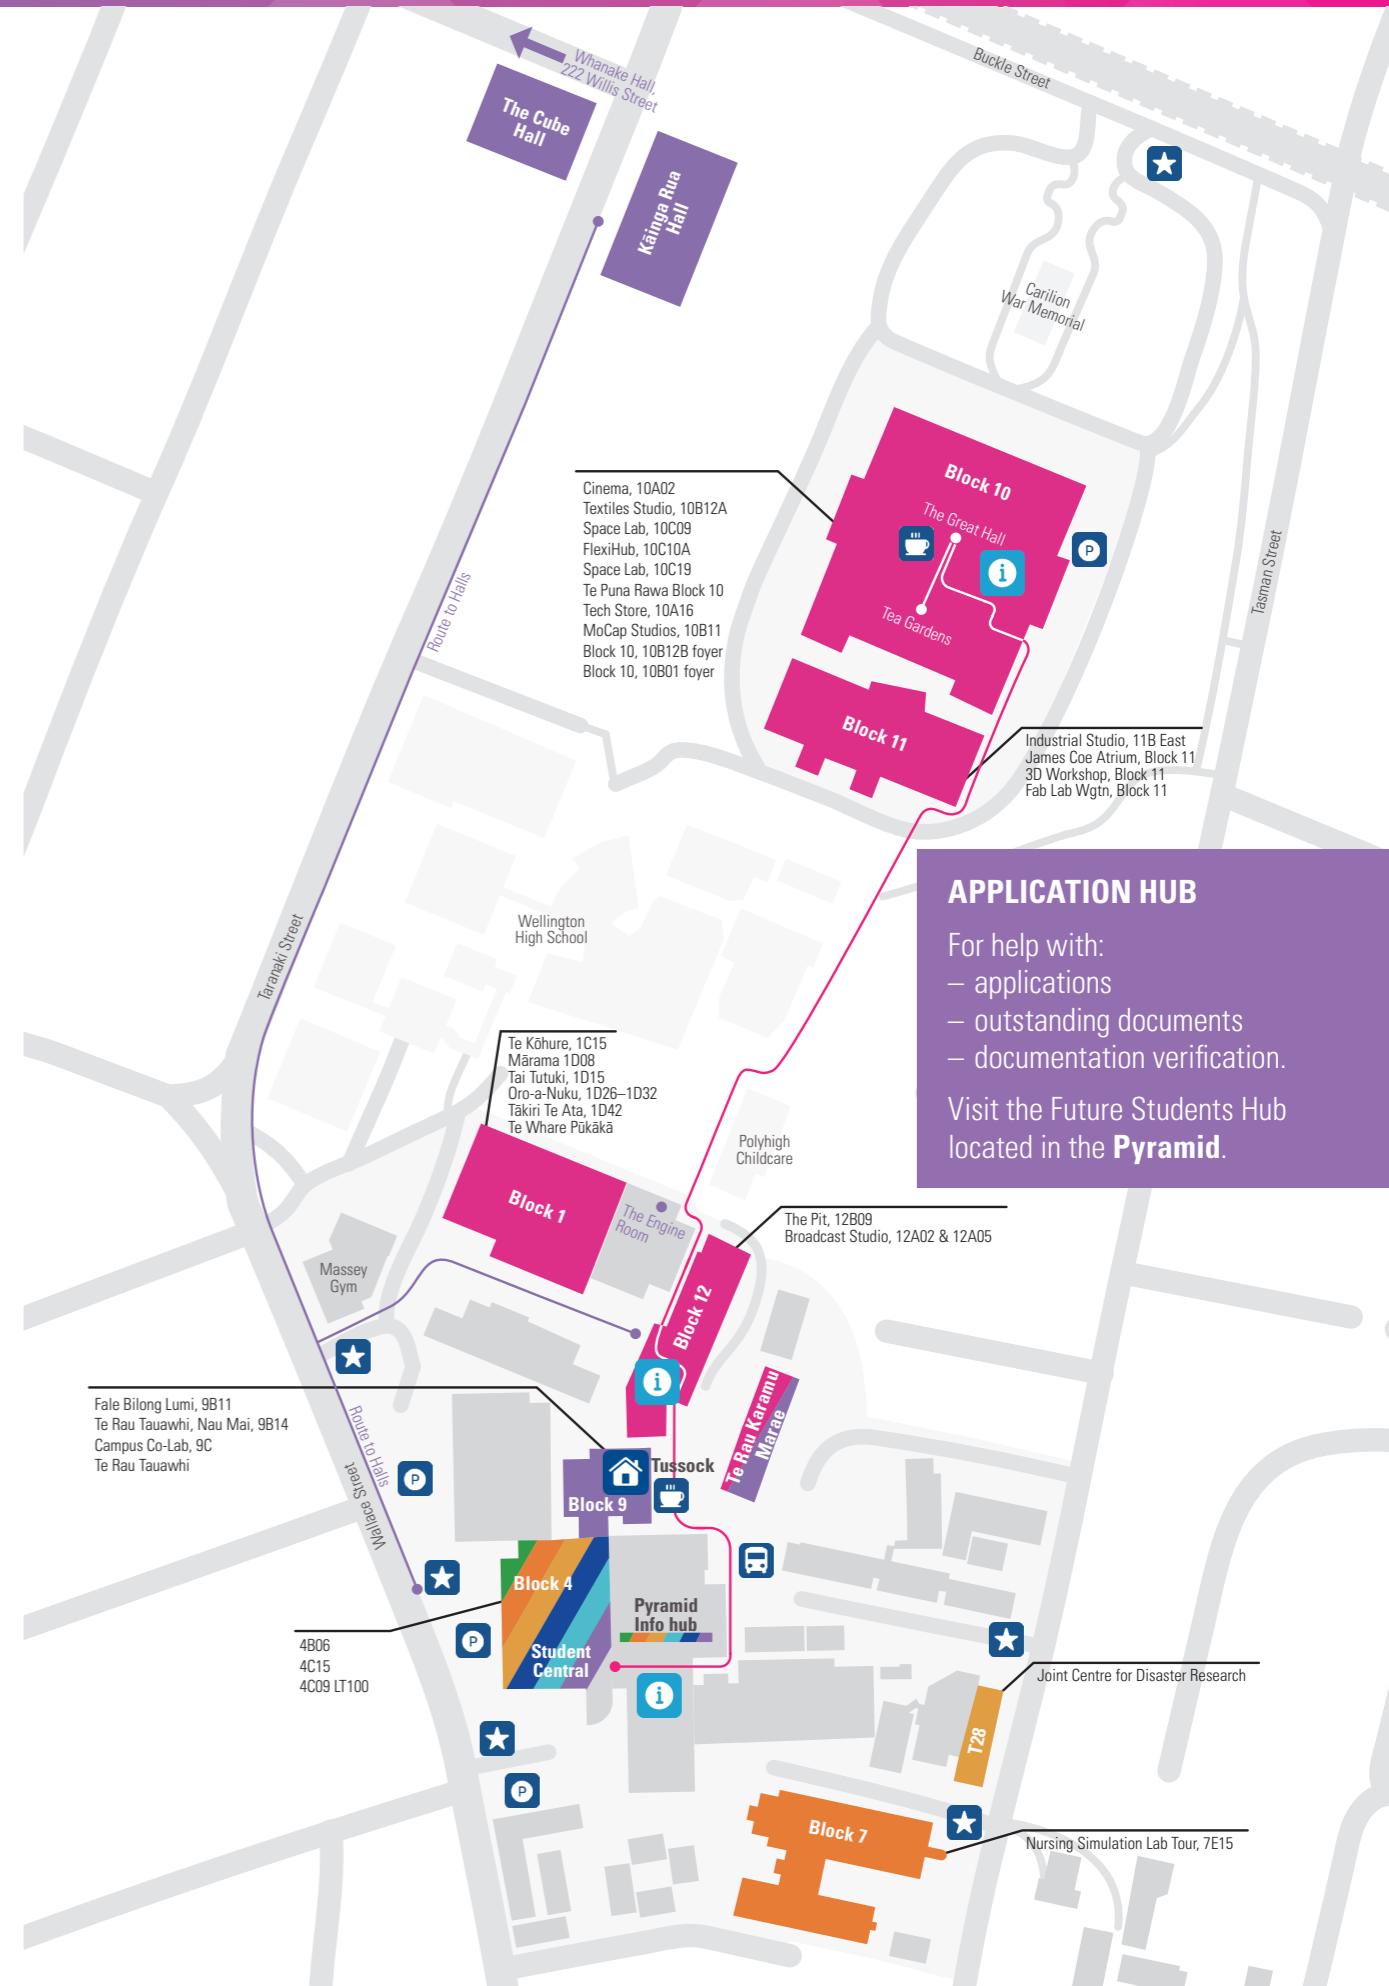

Bachelor of Screen Arts Overview & Tour at 10am, 11am, 12.30pm & 2pm

Tour Start Location

Block 12 Level C

Tour of College of Creative Arts facilities: departing outside at 10am, 11am, 12pm, 1pm & 2pm

All Day Activity Location

Broadcast Studio, 12A02 & 12A05

Screen Arts broadcast & teleprompter Instagram moment

Te Whare Pūkākā, Block 1

Portfolio reviews: Bring your portfolio, artworks or ideas & have a staff member look over your work to help you apply.

The Engine Room, Block 1

Fine Arts display

Te Kōhure, 1C15

Live band space

Tai Tutuki, 1D15

Media & Music Technology

Oro-a-Nuku, 1D26-1D32

Drop-in tech Demos

Tākiri Te Ata, 1D42

Dubbing Theatre playing Screen Arts graduate films

James Coe Atrium, Block 11

Industrial Design display

3D Workshop, Block 11

Drop-in all day

Fab Lab Wgtn, Block 11

Drop-in all day

Te Puna Rawa Block 10 Tech Store, 10A16

Display & Games exhibit

MoCap Studios, 10B11

VR/AR, Immersive, Animation & VFX drop-in

Block 10, The Great Hall

Student Highlight Reel, Screen Arts Film Production drop in, Vinyl Stickers with FabLab

Block 10, 10B12B foyer

Spatial display of work.

Block 10, 10B01 foyer

Concept display of work

Textiles Studio, 10B12A

Large format screen printing demo at 1:30pm

Check In & Info Point

Entrance **Pacific Fale**

Parking **Cafe / Food**

Bus Stop

Creative Arts Walk Path

Accommodation Walk Path

Room Code Key

Block Room

4B06

Building Level

APPLICATION HUB

For help with:

- applications
- outstanding documents
- documentation verification.

Visit the Future Students Hub located in the **Pyramid**.