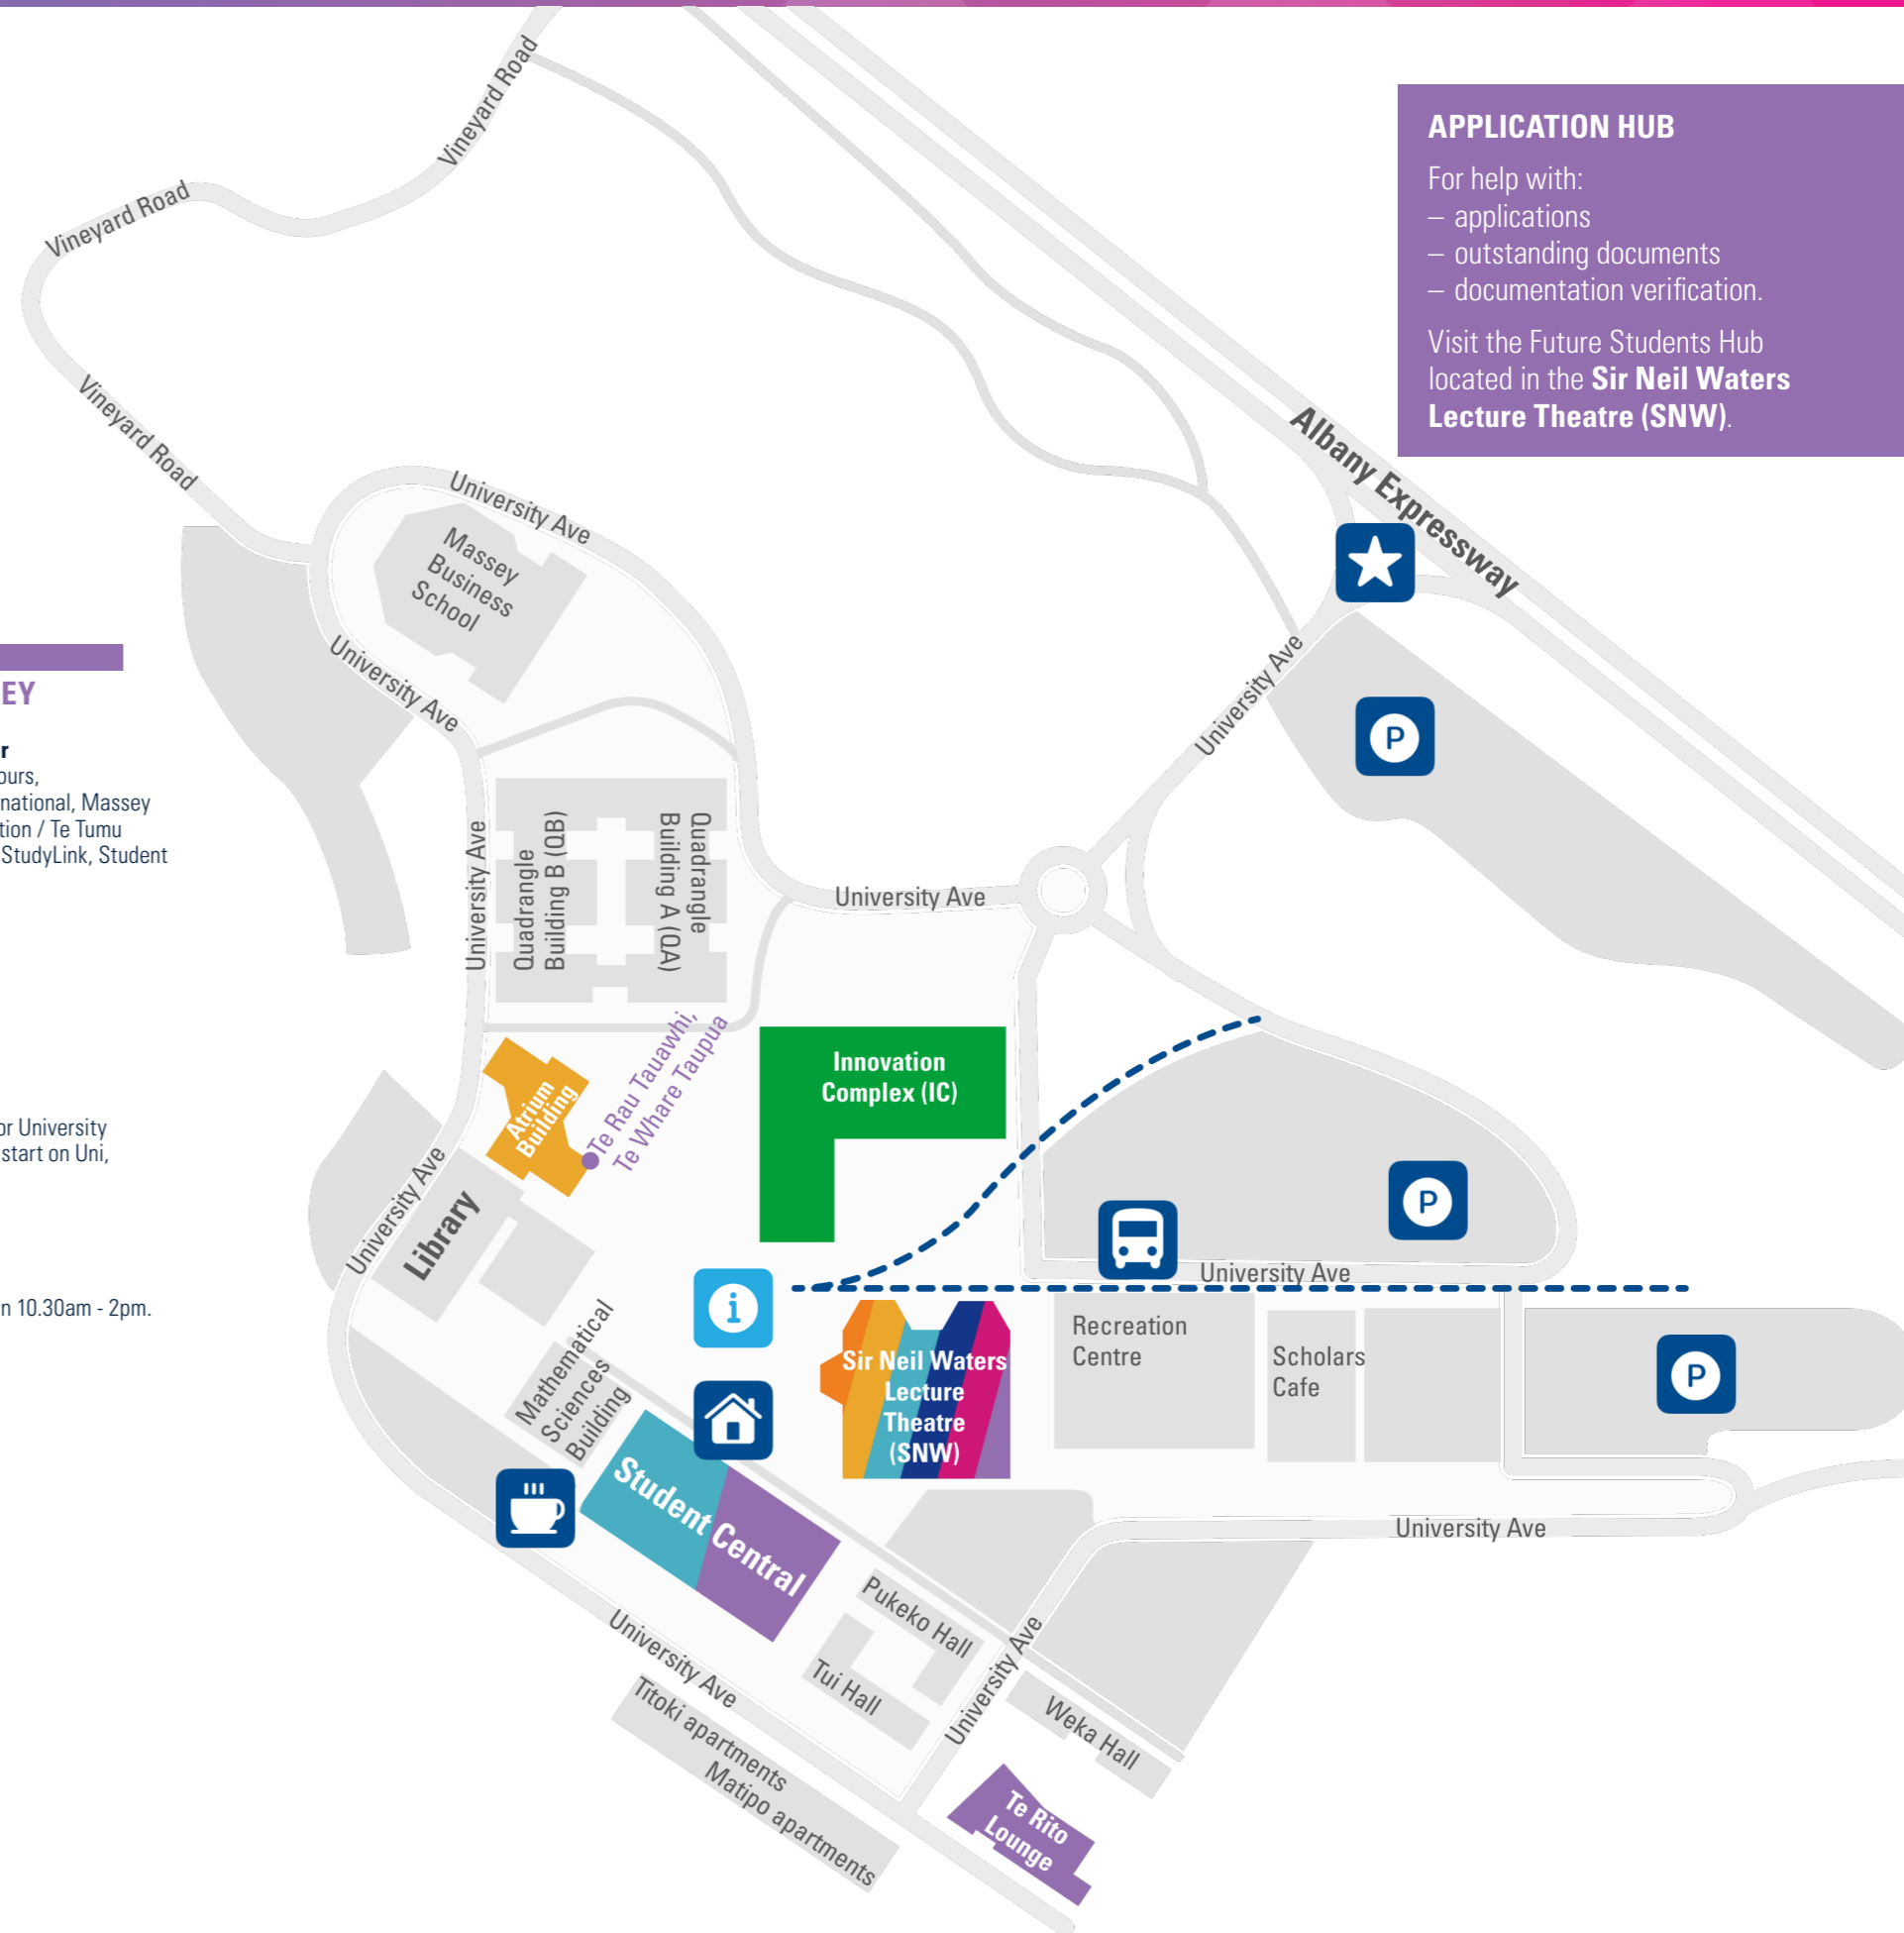

Mātauranga Toi Māori Major

Sir Neil Waters Lecture Theatre (SNW) 2.32

Commercial Music, Design & Fine Arts, Screen Arts

-  Entrance
-  Check In & Info Point
-  Bus Terminal
-  Cafe / Food
-  Parking
-  Pacific Fale
-  Walkway

Pacific Fale Student Central

Drop in from 10am - 2pm

Presentation Location

Sir Neil Waters Lecture Theatre (SNW) 300

Massey Welcome & Overview, Funding Your Studies: StudyLink & Scholarships

Sir Neil Waters Lecture Theatre (SNW) 2.32

Postgraduate Study, Student Exchange, Ready for University - Foundation Education, Accelerate+ Get a head start on Uni, Demystifying Distance Study

Te Rito Lounge

Life@Massey Halls

Te Rau Tauawhi, Te Whare Taupua

Māori@Massey, Whakawhānauanga drop in 10.30am - 2pm.

APPLICATION HUB

- For help with:
- applications
 - outstanding documents
 - documentation verification.

Visit the Future Students Hub located in the **Sir Neil Waters Lecture Theatre (SNW)**.